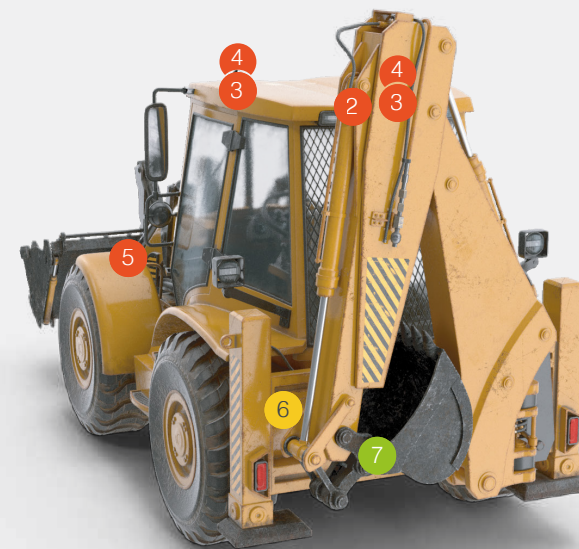

jakie produkty są dedykowane dla koparko-ładowarki?

1 Monitor AHD 7"

BE-870HM : 6380
2 wejścia kamerowe, AHD, 5 lat gwarancji

7 Inteligentny Alarm Cofania White Sound®

SA-BBS-97 : 1399
Samoregulujące, dożywotnia gwarancja

2 Kamera AHD

VBV-3100C - 25fps (PAL) : 7143
Widok w lustrze, 1080p, IP69K, 3 lata gwarancji

8 8-kanałowy mobilny rejestrator cyfrowy

MDR-644
Dysk SSD o pojemności 1 TB lub 2 TB, Wi-Fi i/lub 4G, 3-letnia gwarancja

3 System kamer AHD 360°

BN-360-300 : 5800
Widok 360°, IP69K, HD, 5 lata gwarancji

4 System kamer 360° z AI

VBV-360-1000-AI : 7524
IP69K, HD, 3 lata gwarancji

5 Kamera AHD

BE-8100C - 25fps (PAL) : 6408
AHD, 1080p, z certyfikatem IP69K

6 Programowalny radar

BS-8100 : 7135
77GHz, IP69K, 3 lata gwarancji

Przód

Tył