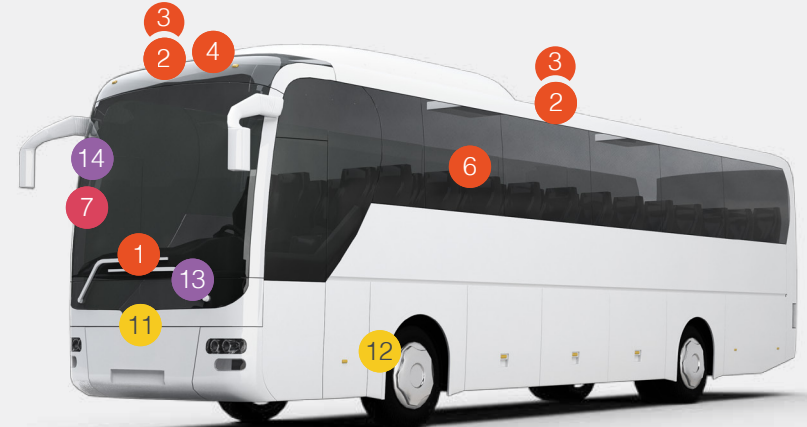

Right-Hand Drive

Which Coach Products Do I Need?

1 7" AHD Quad Monitor

VBV-770HFM : 7204
1080p, 4 Camera Inputs, 3-year warranty

7 Driver Safety Cameras

Speak to sales for options.
Driver Drowsiness and Attention Warnings & Advanced Driver Distraction Warnings

2 AHD 360° Camera System

BN-360-300 : 5800
360° View, IP69K, HD, 5-year Warranty

8 White Sound® Smart Reversing Alarm

SA-BBS-97 : 1399
Self-adjusting, Lifetime warranty

3 360° AI System with HFR*

VBV-360-1000-AI : 7524
IP69K, HD, 3-year warranty

9 Quiet Vehicle Sounder (AVAS)

QVS-001-75 : 5385
Acoustic Vehicle Alerting System, bbs-tek®, 2-year warranty

4 AI Camera with HFR*

VBV-2220C AI-D04 : 7321
Front- Facing, IP69K, HD, HFR*, 2-years warranty

10 Backscan® Ultrasonic Detection System

BS-4000W : 3744
4 sensor system fitted to front of the vehicle, 3-year warranty

5 AI Camera with HFR*

VBV-2230C AI-D04 : 7396
Rear- Facing, IP69K, HD, HFR*, 2-year warranty

11 77 GHz Side Radar System

RP-001: 7500
RP-010 : 7625
Dual-Radar AI Detection System, IP69K, 2 year warranty

6 AHD Dome Camera

MD-60 - 25fps (PAL) : 5737
MD-61 - 30fps (NTSC) : 5738
IP68, HD, 3-year warranty

12 Front Radar

FR-001DVS: 7673
FR-001R159 : 8064
Front Mounted Dual-Radar AI Detection System, IP69K, 2 year warranty

Front