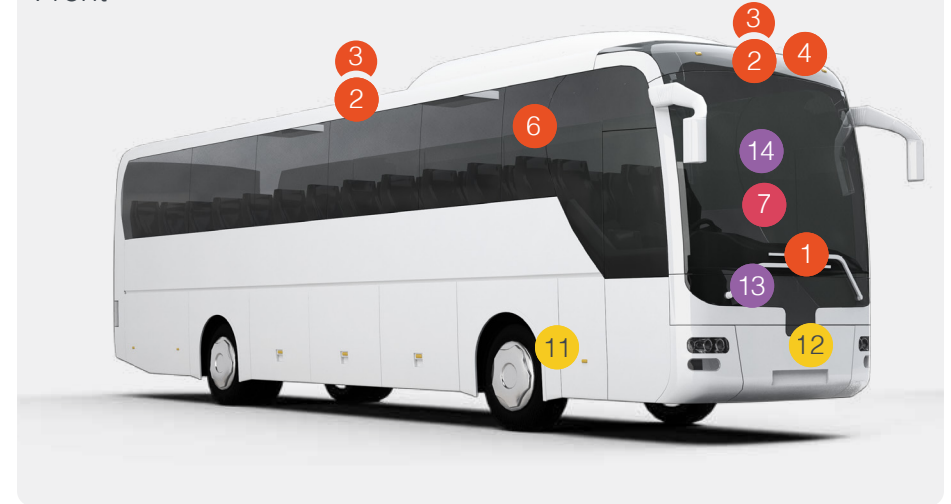

Rear

Left-Hand Drive

Which Coach Products Do I Need?

1 7" AHD Quad Monitor

VBV-770HFM : 7204
1080p, 4 Camera Inputs, 3-year warranty

2 AHD 360° Camera System

BN-360-300 : 5800
360° View, IP69K, HD, 5-year Warranty

3 360° AI System with HFR*

VBV-360-1000-AI : 7524
IP69K, HD, 3-year warranty

4 AI Camera with HFR*

VBV-2220C AI-D04 : 7321
Front- Facing, IP69K, HD, HFR*, 2-years warranty

5 AI Camera with HFR*

VBV-2230C AI-D04 : 7396
Rear- Facing, IP69K, HD, HFR*, 2-year warranty

6 AHD Dome Camera

MD-60 - 25fps (PAL) : 5737
MD-61 - 30fps (NTSC) : 5738
IP68, HD, 3-year warranty

7 Driver Safety Cameras

Speak to sales for options.
Driver Drowsiness and Attention Warnings & Advanced Driver Distraction Warnings

8 White Sound® Smart Reversing Alarm

SA-BBS-97 : 1399
Self-adjusting, Lifetime warranty

9 Quiet Vehicle Sounder (AVAS)

QVS-001-75 : 5385
Acoustic Vehicle Alerting System, bbs-tek®, 2-year warranty

10 Backscan® Ultrasonic Detection System

BS-4000W : 3744
4 sensor system fitted to front of the vehicle, 3-year warranty

11 77 GHz Side Radar System

RP-001: 7500
RP-010 : 7625
Dual-Radar AI Detection System, IP69K, 2 year warranty

12 Front Radar

FR-001DVS: 7673
FR-001R159 : 8064
Front Mounted Dual-Radar AI Detection System, IP69K, 2 year warranty

Front