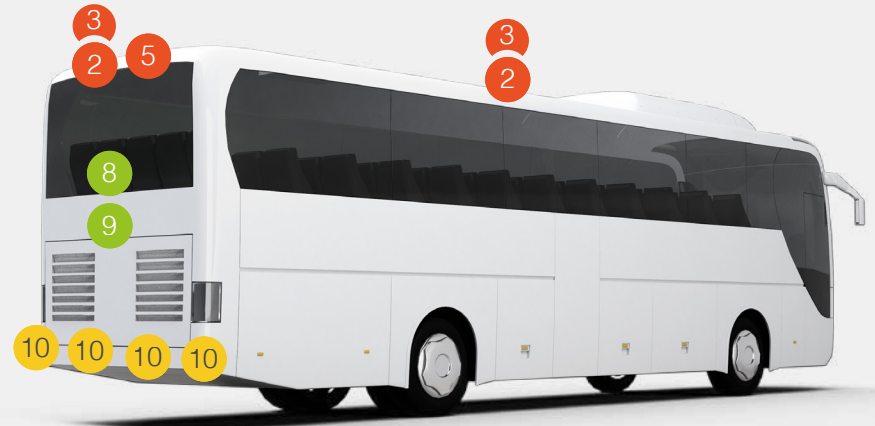

Rear

13 8 Channel Mobile Digital Recorder

MDR-644
1TB or 2TB SSD, Wifi and/or 4G
3-Year warranty

14 Dashcams

Speak to sales for options
Protect against false claims.
Capture reliable incident evidence.