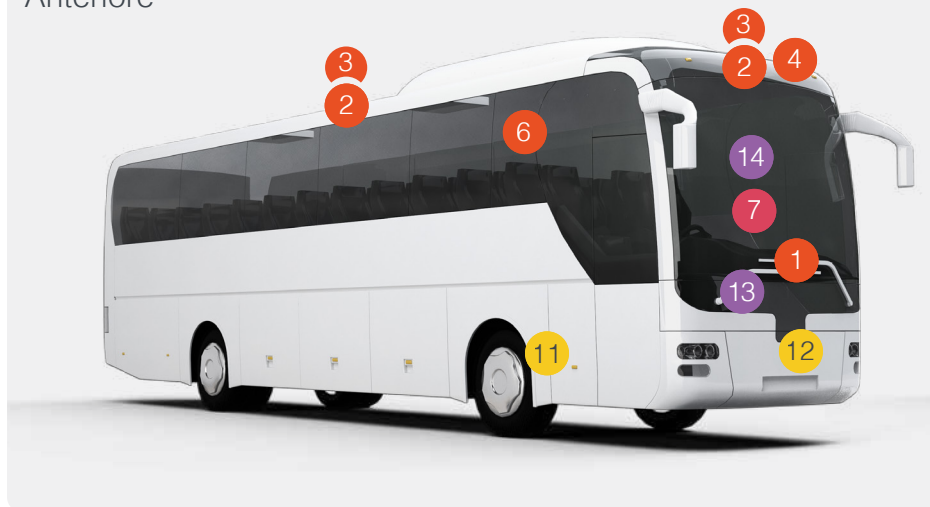

Anteriore

Posteriore

13 Registratore digitale mobile a 8 canali

MDR-644

SSD da 1 TB o 2 TB, Wi-Fi e/o 4G Garanzia di 3 anni

14 Dashcam per veicoli

Contatta il reparto vendite per conoscere le opzioni disponibili.