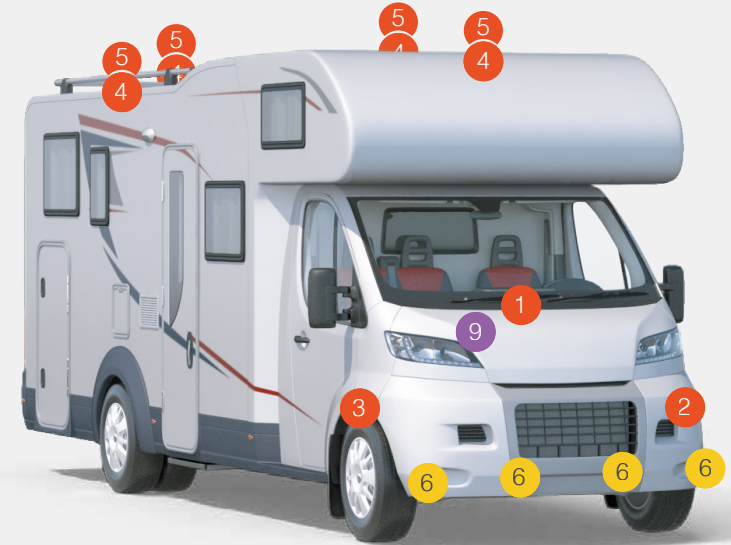

Which RV Products Do I Need?

1 7" AHD Monitor

VBV-770HM : 5611
1080p, 3 Camera Inputs, 3-year warranty

2 AHD Camera

VBV-3121C - 30fps (NTSC) : 7146
Normal View, 1080p, IP69K, 3-year warranty

3 AHD Camera

VBV-3101C - 30fps (NTSC) : 7144
Mirror View, 1080p, IP69K, 3-year warranty

4 AHD 360° Camera System

SE-770HM-300 : 7296
360° camera system, 7" AHD monitor

5 360° AI System with HFR*

VBV-360-1000-AI : 7524
IP69K, HD, 3-year Warranty

6 Sidescan® Ultrasonic Detection System

FS-4000W : 3747
4 sensor system fitted to front of the vehicle.

7 Backscan® Ultrasonic Detection System

BS-4000W : 3744
4 sensor system fitted to front of the vehicle, 3-year warranty

8 White Sound® Smart Reversing Alarm

SA-BBS-97 : 1399
Self-adjusting, Lifetime warranty

9 8 Channel Mobile Digital Recorder

BL-240D(NA) : 7354
1TB or 2TB SSD, Wifi and/or 4G
3-Year Warranty

Front