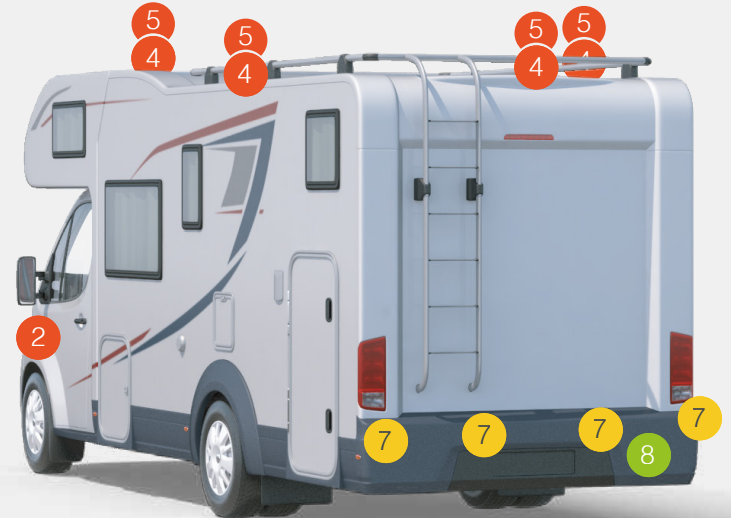

Which RV Products Do I Need?

1 7" AHD Monitor

VBV-770HM : 5611
1080p, 3 Camera Inputs, 3-year warranty

2 AHD Camera

VBV-3121C - 30fps (NTSC) : 7146
Normal View, 1080p, IP69K, 3-year warranty

3 AHD Camera

VBV-3101C - 30fps (NTSC) : 7144
Mirror View, 1080p, IP69K, 3-year warranty

4 AHD 360° Camera System

SE-770HM-300 : 7296
360° camera system, 7" AHD monitor

5 360° AI System with HFR*

VBV-360-1000-AI : 7524
IP69K, HD, 3-year Warranty

6 Sidescan® Ultrasonic Detection System

FS-4000W : 3747
4 sensor system fitted to front of the vehicle.

7 Backscan® Ultrasonic Detection System

BS-4000W : 3744
4 sensor system fitted to front of the vehicle, 3-year warranty

8 White Sound® Smart Reversing Alarm

SA-BBS-97 : 1399
Self-adjusting, Lifetime warranty

9 8 Channel Mobile Digital Recorder

BL-240D(NA) : 7354
1TB or 2TB SSD, Wifi and/or 4G
3-Year Warranty

Rear