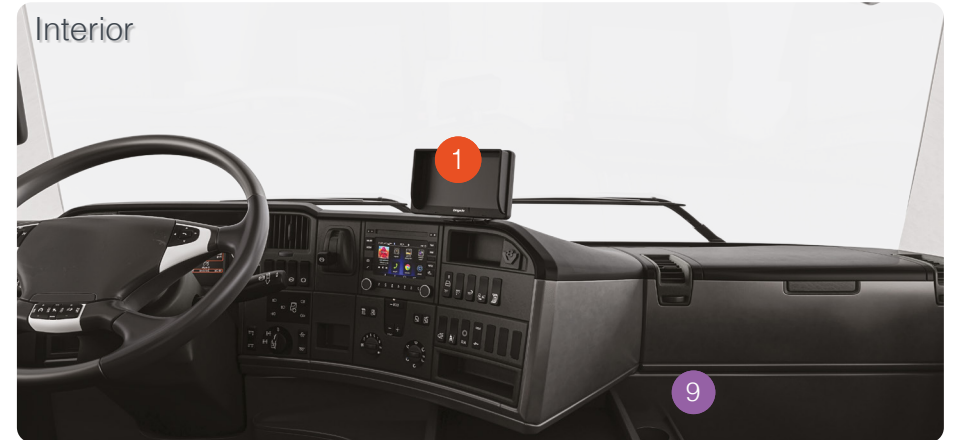

Front

Interior

Rear

Right-Hand Drive

Which Rigid Truck with Drawbar Products Do I Need?

1 7" AHD Monitor

VBV-770HM : 5611
1080p, 3 Camera Inputs, 3-year warranty

7 White Sound® Smart Reversing Alarm